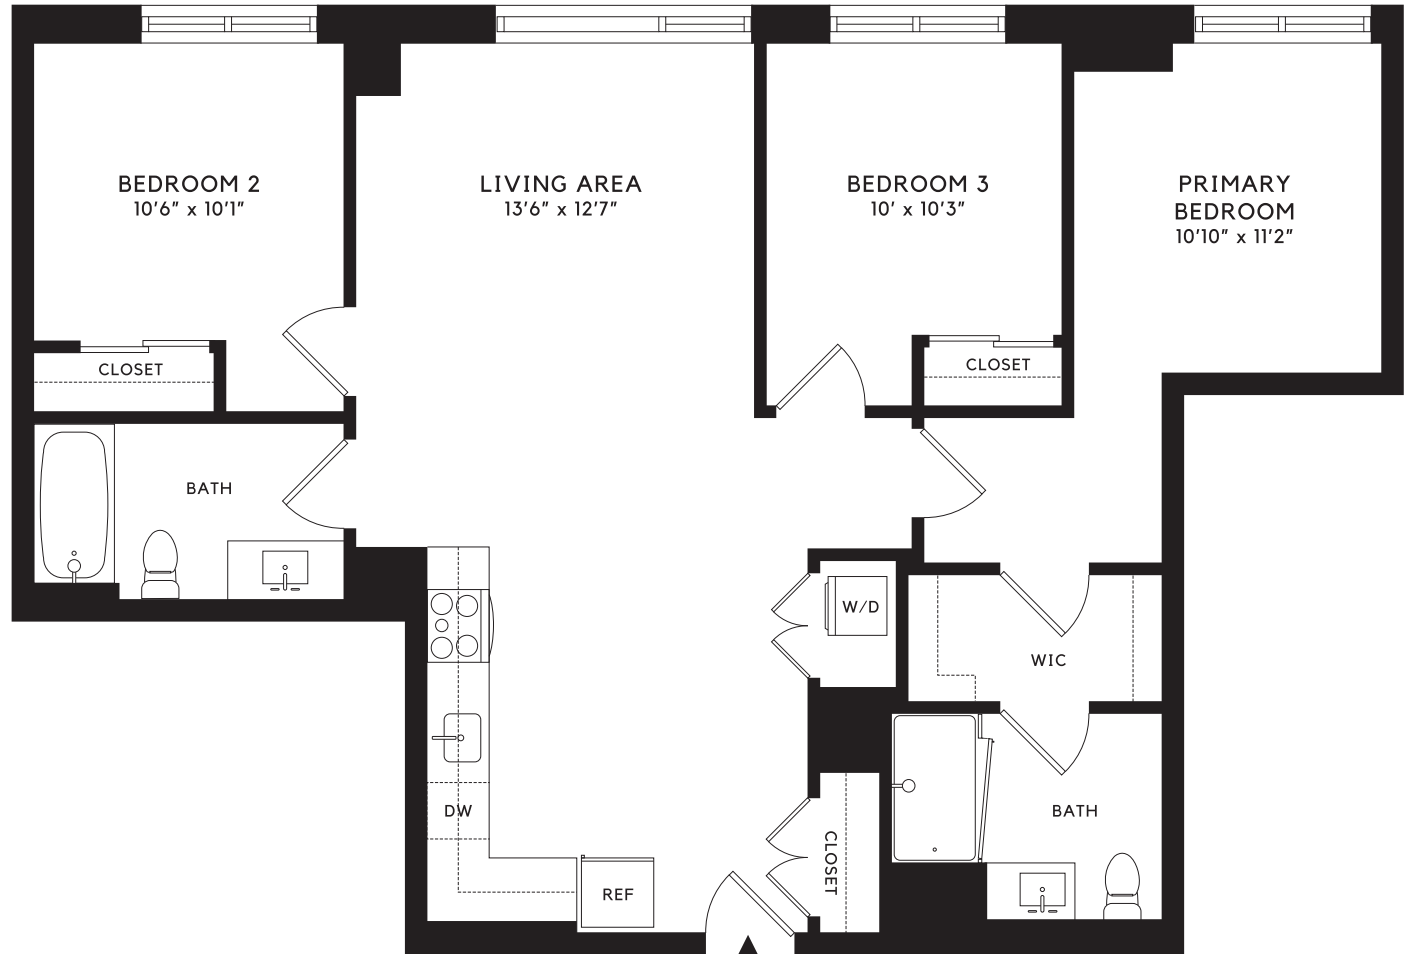

Vela

3A-A AHP

3 BEDROOM, 2 BATH

INTERIOR: 1,189 SF

FLOORS 6-9

LIVEVELADC.COM | 202.208.1800
1300 YARDS PLACE SE, WASHINGTON, DC 20003