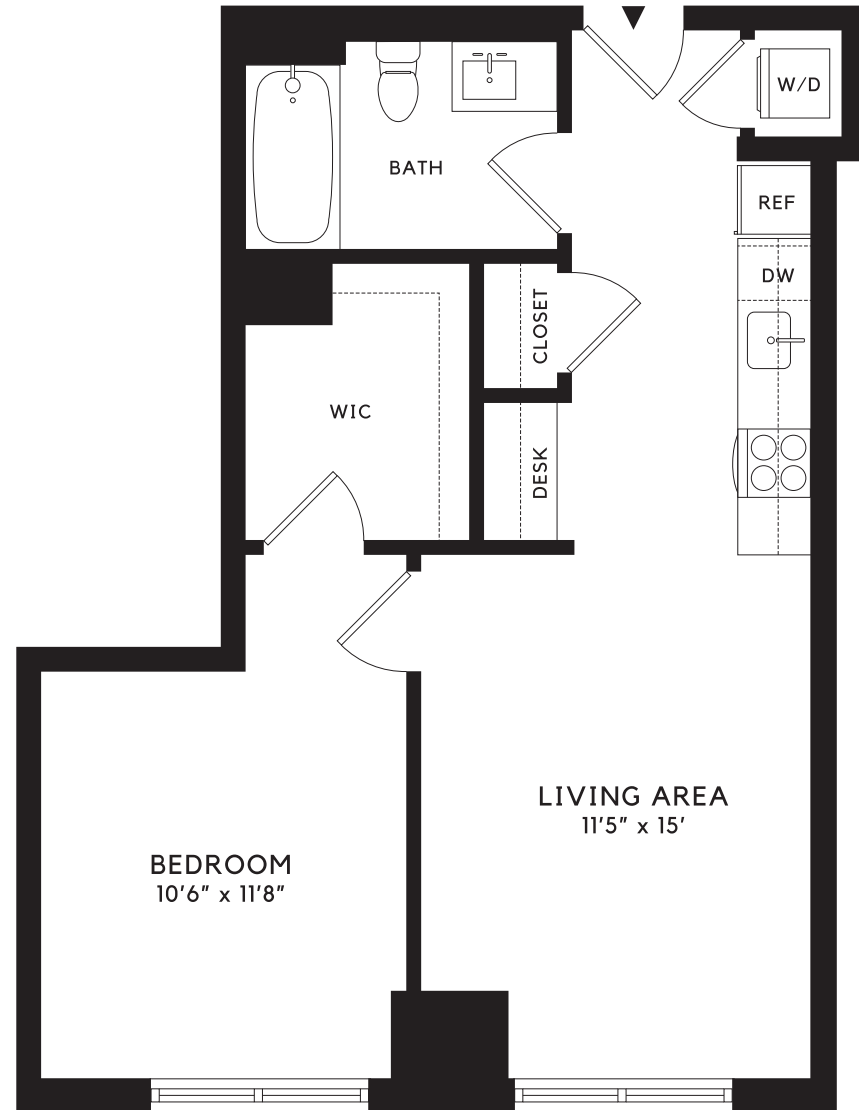

# Vela

## 1H AHP

1 BEDROOM, 1 BATH

INTERIOR: 635 SF

FLOORS 2-7

LIVEVELADC.COM | 202.208.1800  
1300 YARDS PLACE SE, WASHINGTON, DC 20003

**Brookfield**  
Properties

Floor plans are artist conceptions. Apartment features, dimensions, and square footage totals are approximate and may vary based upon location in the building. All information provided herein is for informational purposes only and shall not be construed as or deemed to constitute a representation or warranty.