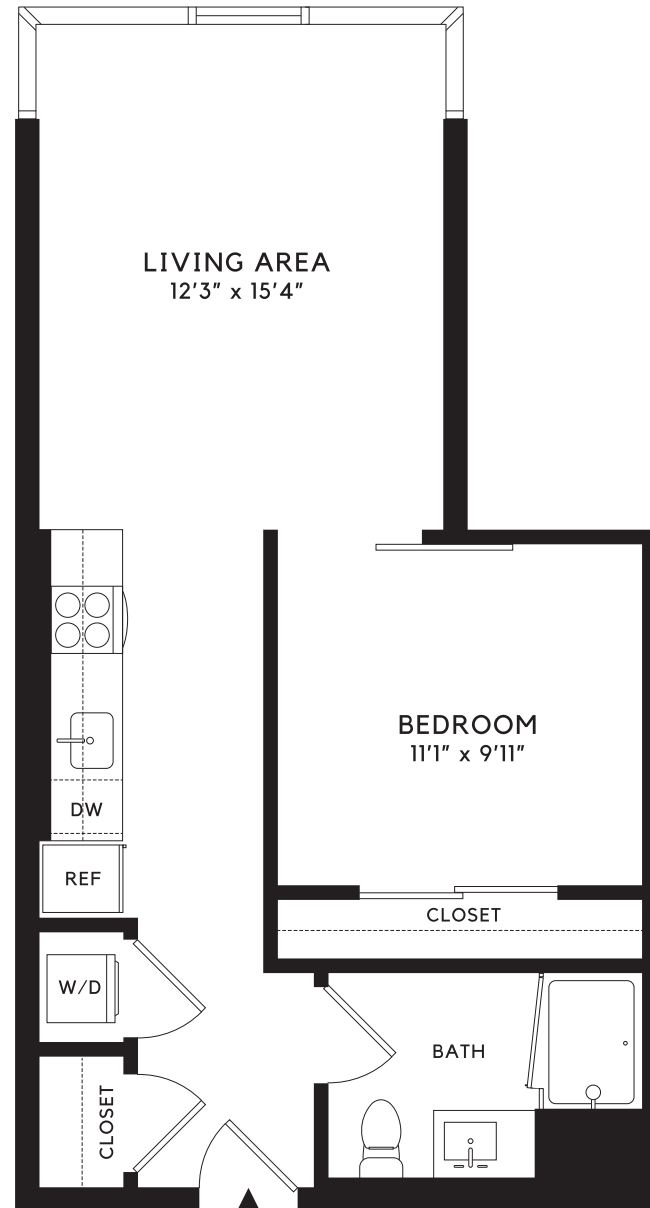

Vela

1E AHP

1 BEDROOM, 1 BATH

INTERIOR: 585 SF

FLOORS 3-5

LIVEVELADC.COM | 202.208.1800
1300 YARDS PLACE SE, WASHINGTON, DC 20003