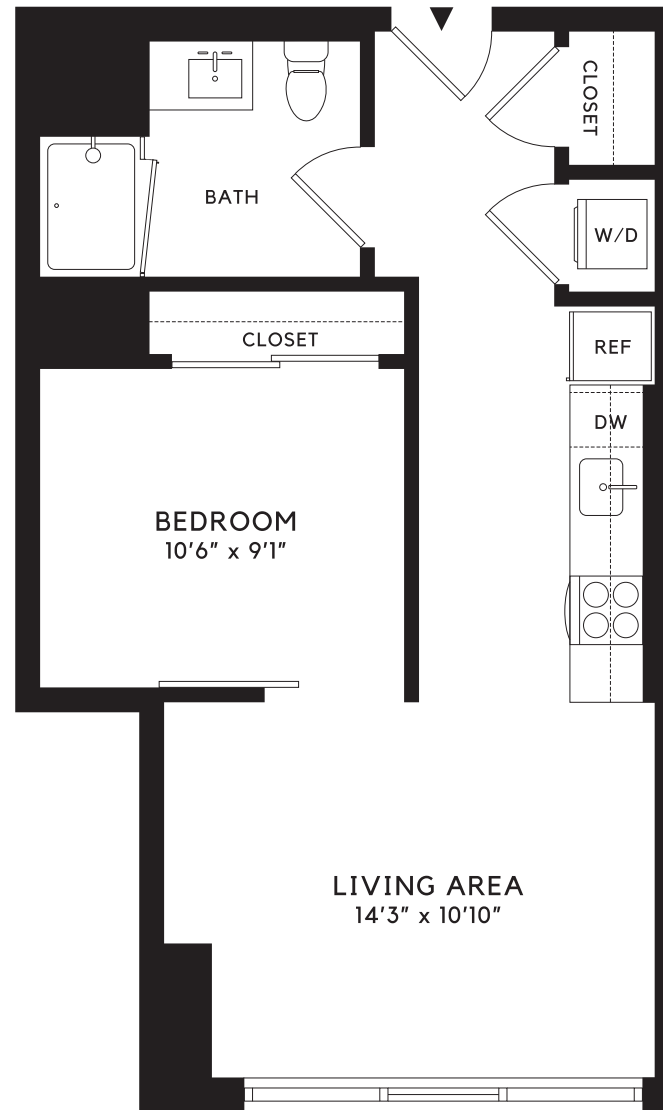

Vela

1D-B AHP

1 BEDROOM, 1 BATH

INTERIOR: 535 SF

FLOOR 2

LIVEVELADC.COM | 202.208.1800
1300 YARDS PLACE SE, WASHINGTON, DC 20003