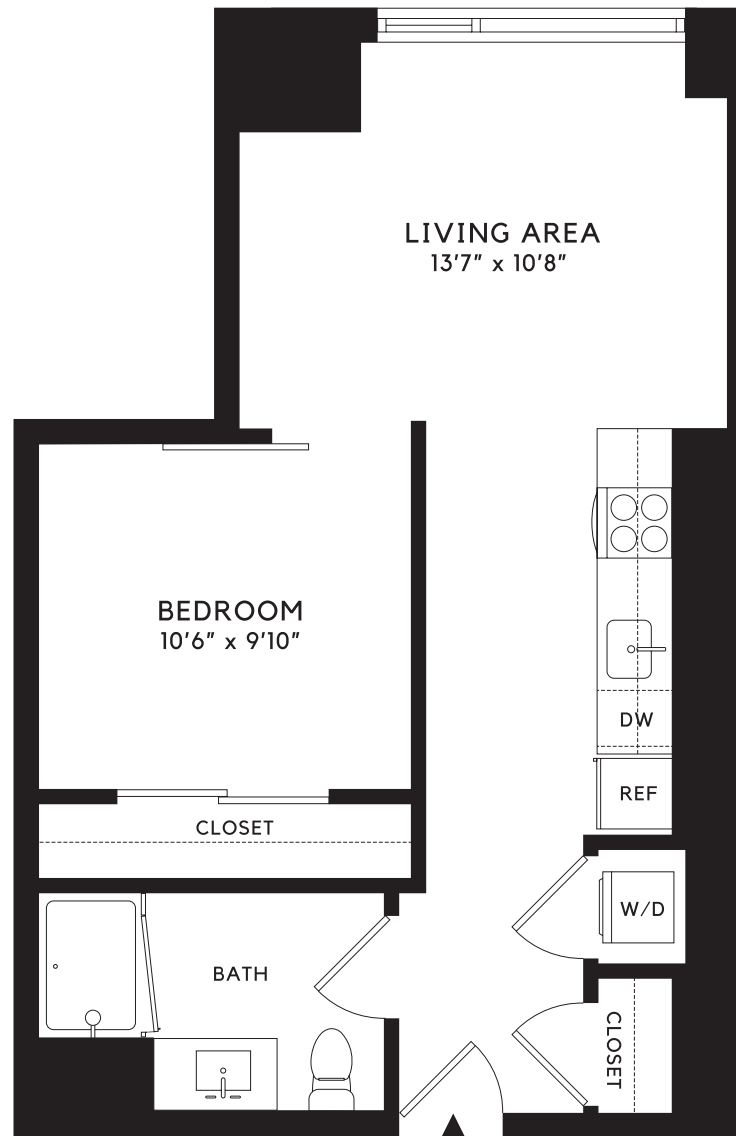

# Vela

## 1C AHP

1 BEDROOM, 1 BATH

INTERIOR: 554 SF

FLOORS 2-7

LIVEVELADC.COM | 202.208.1800  
1300 YARDS PLACE SE, WASHINGTON, DC 20003