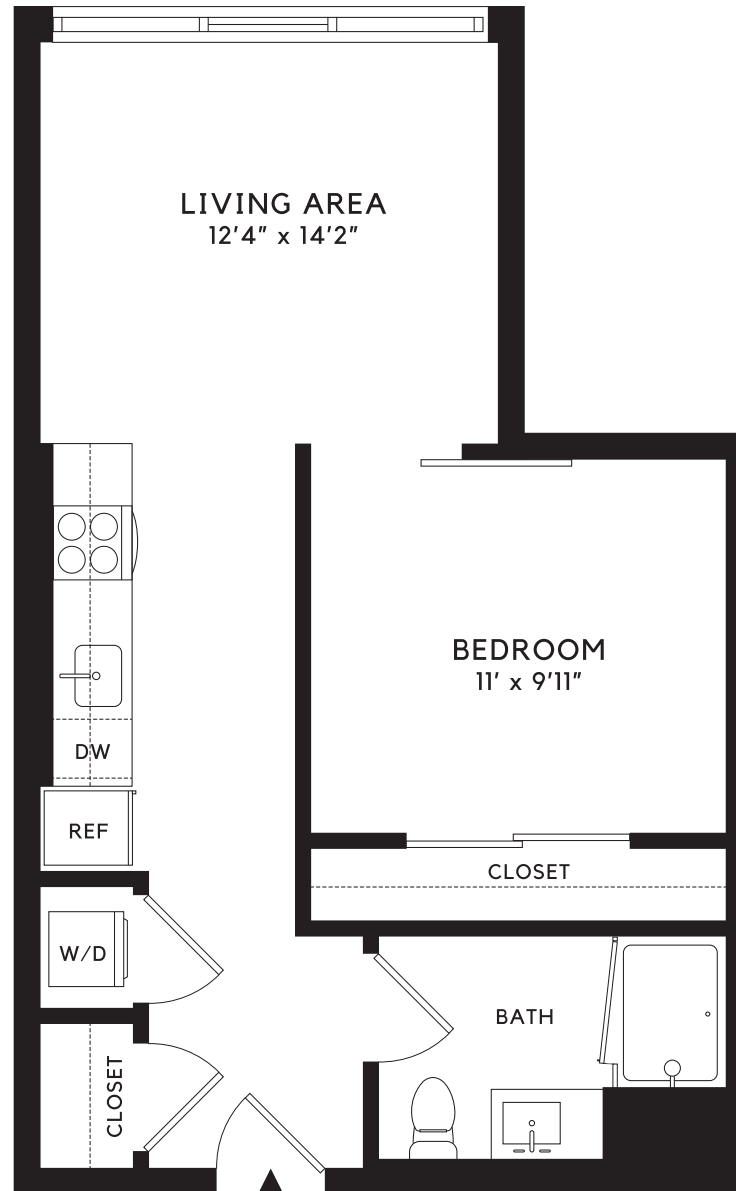

Vela

1B-R AHP

1 BEDROOM, 1 BATH

INTERIOR: 508 SF

FLOOR 2

LIVEVELADC.COM | 202.208.1800
1300 YARDS PLACE SE, WASHINGTON, DC 20003