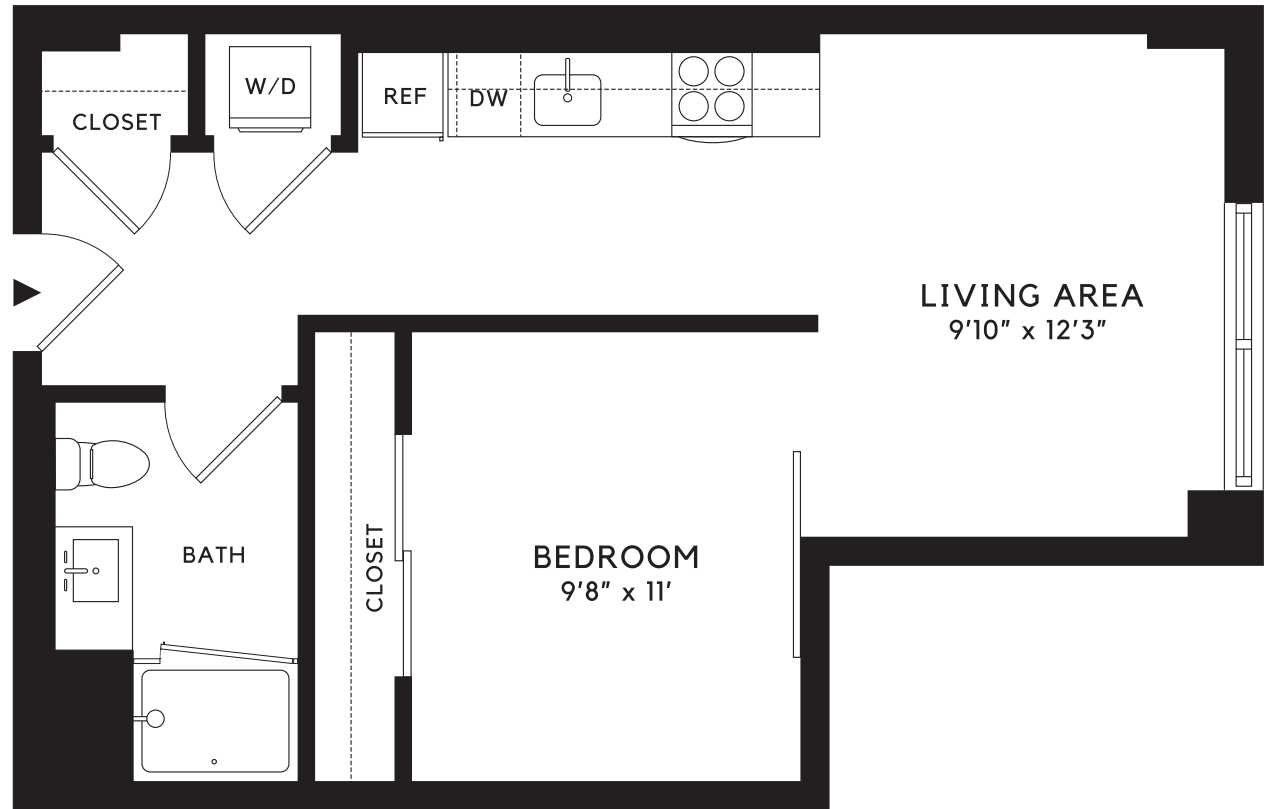

Vela

1A AHP

1 BEDROOM, 1 BATH

INTERIOR: 508 SF

FLOORS 2-10

LIVEVELADC.COM | 202.208.1800
1300 YARDS PLACE SE, WASHINGTON, DC 20003